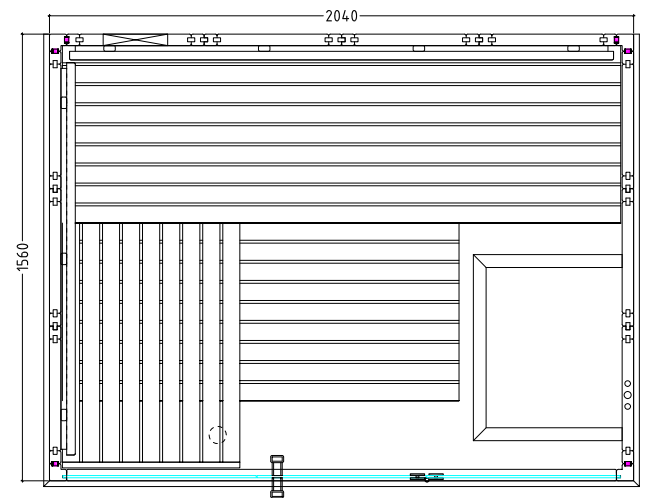

## Features

- Cabin made of solid spruce
- Solid roof element with roof rim
- LED tube preinstalled in the ceiling (white light) – for coloured light, one of the LED sets is required
- "Emotion" interior made of lime wood
- 2 benches 620 mm
- Backrests
- Intermediate bench panel
- Door made of 8 mm ESG glass
- Door handle wood / stainless steel
- 2 glass elements made of 8 mm ESG glass

## Details

<b>Art.-Nr.</b>	<b>1-051-272</b> <b>BALANCE-V-S</b>
Dimensions [mm]	2080 x 1580 x 2040
Construction	massiv
Wall thickness [mm]	40
Type of wood outside	Spruce
Type of wood inside	Spruce
Type of wood interior	Lime
Interior fittings	Emotion
Benches number (top / above)	2 / 1
Adjustable headboard on a bench	No
Door dimensions [mm]	590 x 1915 x 8
Door hinge left and right	Yes
Glass elements dimensions [mm]	674 x 1945 x 8
Infrared full spectrum heater [W]	No
Headrests number	2
Heater safety guard [mm]	650 x 520 x 560
Floor grid [mm]	700 x 530 x 40
Silicone cables for sauna heater 5x2,5mm <sup>2</sup>	3 m
Silicone cables for sauna light 3x1,5mm <sup>2</sup>	-
Persons	up to 3
Volume [m <sup>3</sup> ]	6,7
Recommended Heater power [kW]	7,5 - 9
Mirror structure	Yes

## Floor plan

left

right

## Details

<b>Art.-Nr.</b>	<b>1-051-272</b> <b>BALANCE-V-S</b>
Abmessungen [mm]	2080 x 1580 x 2040
Bauweise	massiv
Wandstärke [mm]	40
Holzart außen	Fichte
Holzart innen	Fichte
Holzart Inneneinrichtung	Linde
Inneneinrichtung	Emotion
Bänke Anzahl (oben / unten)	2 / 1
Verstellbares Kopfteil bei einer Bank	Nein
Türe Abmessungen [mm]	590 x 1915 x 8
Türanschlag links und rechts	Ja
Glaselemente Abmessungen [mm]	674 x 1945 x 8
Infrarot-Vollspektrumstrahler [W]	Nein
Kopfstützen Anzahl	2
Ofenschutzgitter [mm]	650 x 520 x 560
Bodenrost [mm]	700 x 530 x 40
Silikonkabel für Saunaofen 5x2,5mm <sup>2</sup>	3 m
Silikonkabel für Saunalicht 3x1,5mm <sup>2</sup>	-
Personen	bis 3
Volumen [m <sup>3</sup> ]	6,7
Empf. Ofenleistung [kW]	7,5 - 9
Gespiegelter Aufbau	Ja