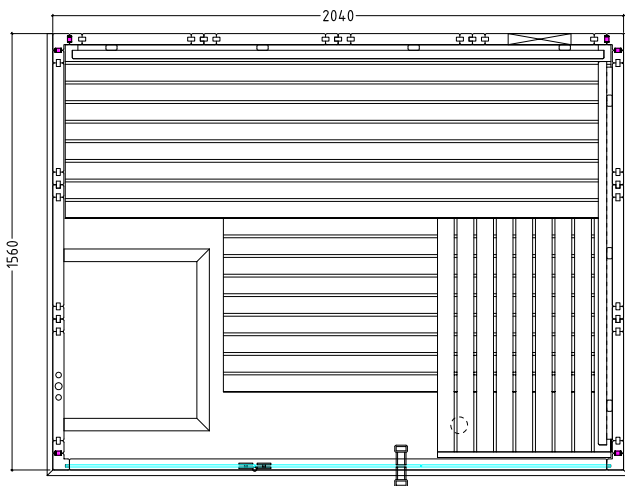

## Features

- Cabin made of solid spruce
- Solid roof element with roof rim
- LED tube preinstalled in the ceiling (white light) – for coloured light, one of the LED sets is required
- "Emotion" interior made of lime wood
- 2 benches 620 mm
- Backrests
- Intermediate bench panel
- Door made of 8 mm ESG glass
- Door handle wood / stainless steel
- 2 glass elements made of 8 mm ESG glass

## Details

<b>Art.-Nr.</b>	<b>1-051-272</b> <b>BALANCE-V-S</b>
Dimensions [mm]	2080 x 1580 x 2040
Construction	massiv
Wall thickness [mm]	40
Type of wood outside	Spruce
Type of wood inside	Spruce
Type of wood interior	Lime
Interior fittings	Emotion
Benches number (top / above)	2 / 1
Adjustable headboard on a bench	No
Door dimensions [mm]	590 x 1915 x 8
Door hinge left and right	Yes
Glass elements dimensions [mm]	674 x 1945 x 8
Infrared full spectrum heater [W]	No
Headrests number	2
Heater safety guard [mm]	650 x 520 x 560
Floor grid [mm]	700 x 530 x 40
Silicone cables for sauna heater 5x2,5mm <sup>2</sup>	3 m
Silicone cables for sauna light 3x1,5mm <sup>2</sup>	-
Persons	up to 3
Volume [m <sup>3</sup> ]	6,7
Recommended Heater power [kW]	7,5 - 9
Mirror structure	Yes

## Floor plan

left

right

## Details

<b>Art.-Nr.</b>	<b>1-051-272</b> <b>BALANCE-V-S</b>
Abmessungen [mm]	2080 x 1580 x 2040
Bauweise	massiv
Wandstärke [mm]	40
Holzart außen	Fichte
Holzart innen	Fichte
Holzart Inneneinrichtung	Linde
Inneneinrichtung	Emotion
Bänke Anzahl (oben / unten)	2 / 1
Verstellbares Kopfteil bei einer Bank	Nein
Türe Abmessungen [mm]	590 x 1915 x 8
Türanschlag links und rechts	Ja
Glaselemente Abmessungen [mm]	674 x 1945 x 8
Infrarot-Vollspektrumstrahler [W]	Nein
Kopfstützen Anzahl	2
Ofenschutzgitter [mm]	650 x 520 x 560
Bodenrost [mm]	700 x 530 x 40
Silikonkabel für Saunaofen 5x2,5mm <sup>2</sup>	3 m
Silikonkabel für Saunalicht 3x1,5mm <sup>2</sup>	-
Personen	bis 3
Volumen [m <sup>3</sup> ]	6,7
Empf. Ofenleistung [kW]	7,5 - 9
Gespiegelter Aufbau	Ja